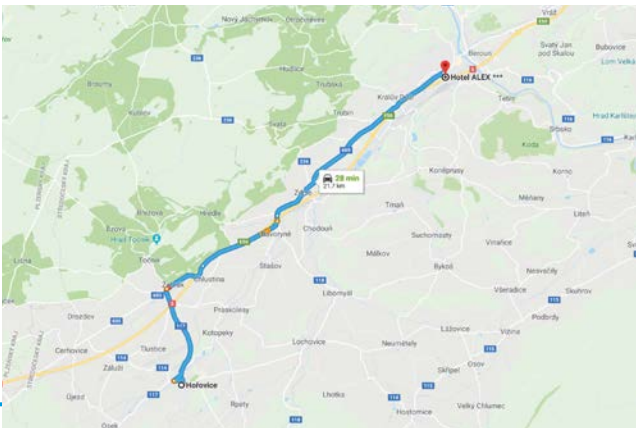

#### By car

D5/D50, exit 34 (30–45 minutes, 50 km)

#### By train

Praha, hl.n. ↔ Hořovice (56 minutes)  
DataLine Digital Center is located 1 km from Train Station Hořovice.

## HOTEL GRAND LITAVA \*\*\*\*

 Náměstí Marie Poštové 49, 266 01 Beroun

 +420 727 901 277

 [www.grandberoun.cz/en](http://www.grandberoun.cz/en)

Hotel is located in the city of Beroun which is 23 km from DataLine Digital Center and 750 m from Train Station Beroun. Parking is available at hotel.

## HOTEL ALEX \*\*\*

 Na Dražkách 328, 266 01 Beroun

 +420 774 917 404

 [www.alexhotel.cz/index-en](http://www.alexhotel.cz/index-en)

Hotel is located in the city of Beroun which is 22 km from DataLine Digital Center and 1.3 km from Train Station Beroun. Parking is available at hotel.