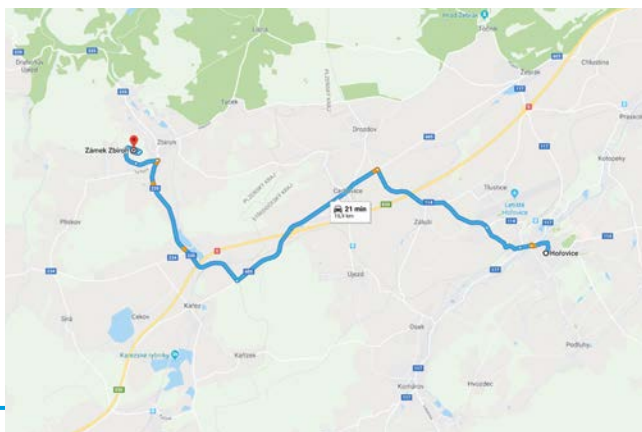

#### By car

D5/D50, exit 34 (30–45 minutes, 50 km)

## HOTEL GRAND LITAVA \*\*\*\*

 Náměstí Marie Poštové 49, 266 01 Beroun

 +420 727 901 277

 [www.grandberoun.cz/en](http://www.grandberoun.cz/en)

Hotel is located in the city of Beroun which is 23 km from DataLine Digital Center and 750 m from Train Station Beroun. Parking is available at hotel.

## HOTEL ALEX \*\*\*

 Na Dražkách 328, 266 01 Beroun

 +420 774 917 404

 [www.alexhotel.cz/index-en](http://www.alexhotel.cz/index-en)

Hotel is located in the city of Beroun which is 22 km from DataLine Digital Center and 1.3 km from Train Station Beroun. Parking is available at hotel.

## CHATEAU ZBIROH \*\*\*\*

 Zbiroh 1, 338 08 Zbiroh

 +420 724 188 363

 [www.hotel-chateau-zbiroh.com/hotel.htm](http://www.hotel-chateau-zbiroh.com/hotel.htm)

Hotel is located in the city of Zbiroh which is 16 km from DataLine Digital Center and 7.3 km from Train Station Kařez. Parking is available at hotel.