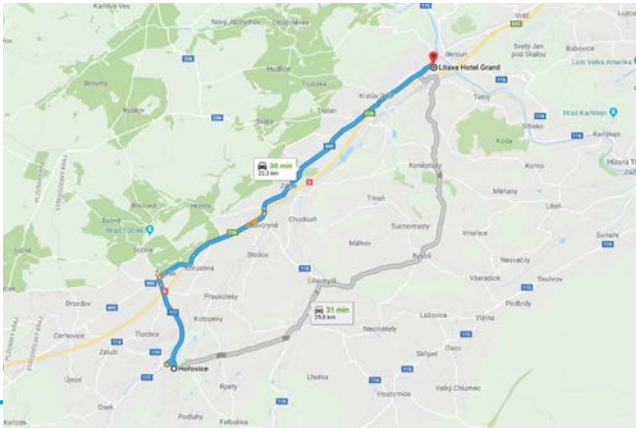

#### By car

D5/D50, exit 34 (30–45 minutes, 50 km)

#### By train

Praha, hl.n. ↔ Hořovice (56 minutes)  
DataLine Digital Center is located 1 km from Train Station Hořovice.

## HOTEL GRAND LITAVA \*\*\*\*

 Náměstí Marie Poštové 49, 266 01 Beroun

 +420 727 901 277

 [www.grandberoun.cz/en](http://www.grandberoun.cz/en)

Hotel is located in the city of Beroun which is 23 km from DataLine Digital Center and 750 m from Train Station Beroun. Parking is available at hotel.